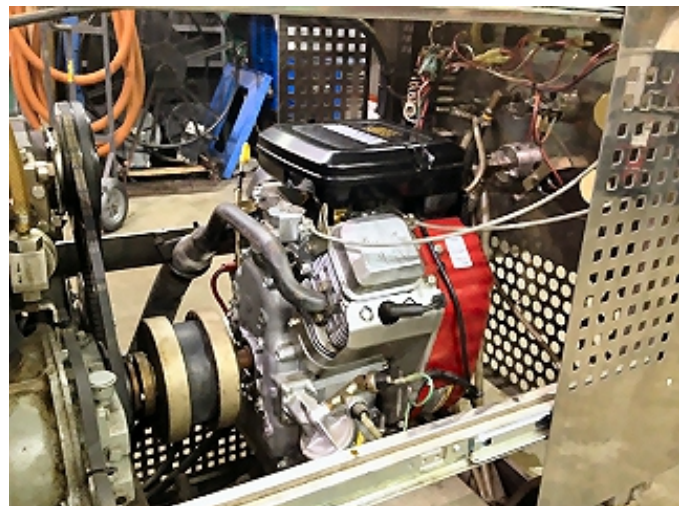

"Customer Service is our #1 Product"
Phone 603-718-1169 Toll-Free 855-546-9238

For Sale – REDUCED PRICE!

ACE 310 SERIES SLIDE-IN UNIT – 1200 Hours
SUPER CONDITION – STAINLESS BODY

PRICE: \$5,800 or Best Offer
Serious inquiries only please.

Unique slide-in carpet cleaning system has nice features and is in superb condition with only 1200 hours!

Manufactured in Las Vegas, these machines **sold for \$14,000 brand new.**

Machine has been impeccably cared for

- All the bells and whistles
- 18hp Briggs, 2000 psi General Pump
- Roots blower
- 65 gallon waste tank
- Machine is Like-new
- Two fresh water tank options (extra)

Truckmount Sales and Service - Professional Cleaning Products – Technical Support
4 INDUSTRIAL PARK DRIVE • UNIT 34 • PELHAM, NH • 03076